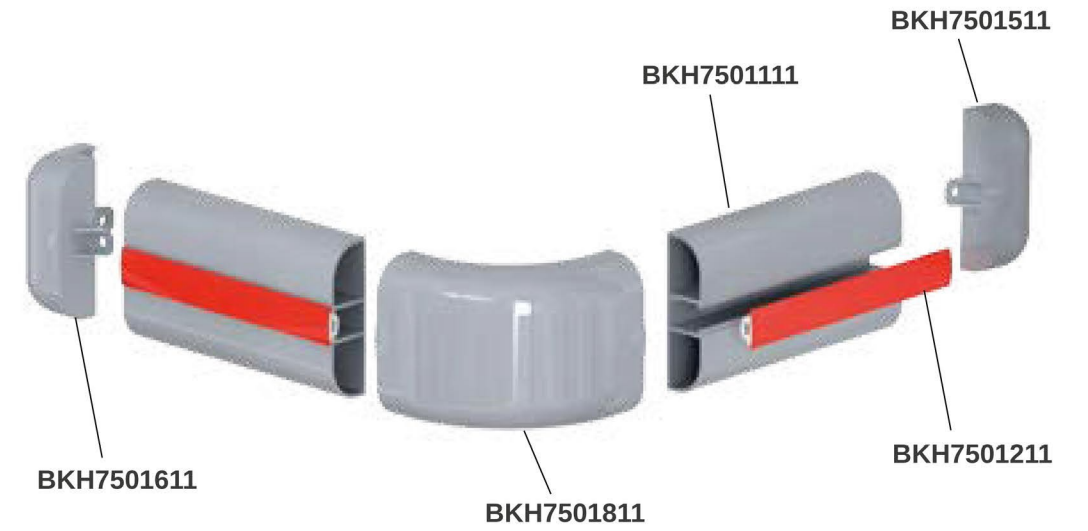

Without guides, this profile is directly fixed to the wall through hidden screws covered by a specific item available in various colours.

BUMPER 80

BKH7501111

Length **4.000 mm**
Packing **6 pz / box**
Colour **B E**

BKH7501211

Length **60 mt / reel**
Packing **cardboard reel**
Colour **A B C D E G H**

BKH7501511

Packing **50 pz / box**
Colour **B E**

BKH7501611

Packing **50 pz / box**
Colour **B E**

BKH7501811

Packing **25 pz / box**
Colour **B E**