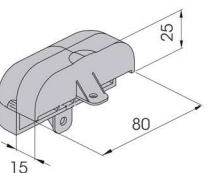

Without guides, this profile is directly fixed to the wall through hidden screws covered by a specific item available in various colours.

BUMPER 80

BKH7501111

Length **4.000 mm**
Packing **6 pz / box**
Colour **B E**

BKH7501211

Length **60 mt / reel**
Packing **cardboard reel**
Colour **A B C D E G H**

BKH7501511

Packing **50 pz / box**
Colour **B E**

BKH7501611

Packing **50 pz / box**
Colour **B E**

BKH7501811

Packing **25 pz / box**
Colour **B E**