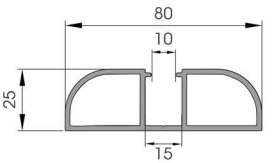

Without guides, this profile is directly fixed to the wall through hidden screws covered by a specific item available in various colours.

BUMPER 80

BKH7501111

Length **4.000 mm**
Packing **6 pz / box**
Colour **B E**

BKH7501211

Length **60 mt / reel**
Packing **cardboard reel**
Colour **A B C D E G H**

BKH7501511

Packing **50 pz / box**
Colour **B E**

BKH7501611

Packing **50 pz / box**
Colour **B E**

BKH7501811

Packing **25 pz / box**
Colour **B E**