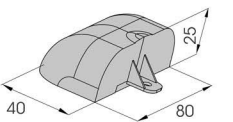

BKH7501611

Packing **50 pz / box**
Colour **B E**