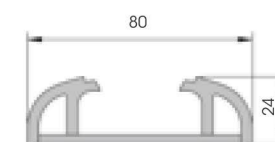

New flexible model of classic BU80, produced in coextruded material, features versatility and elegance, easy to install and shockproof.

Bumper Superflex 80

BUMPER SUPERFLEX 80

BKH7508111

Packing **1 pz / box**
L = 10.000 mm
Colour **I J**

BKH7508211

Length **4.000 mm**
Packing **5 pz / box**
Colour **B**

BKH7508311

Packing **2 pz / box**
L = 40.000 mm
Colour **A G I J**

BKH7508711

TO INSTALL WITH BKH7560511

Packing **50 pz / box**
Colour **B I J**