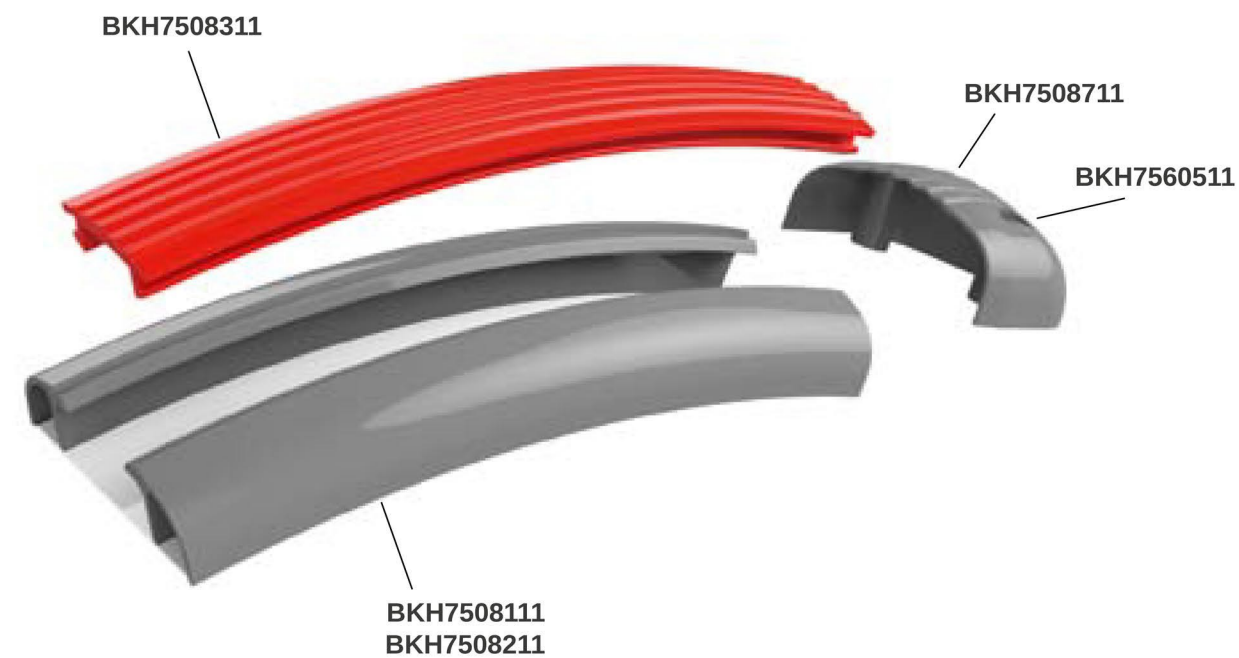

New flexible model of classic BU80, produced in coextruded material, features versatility and elegance, easy to install and shockproof.

Bumper Superflex 80

BUMPER SUPERFLEX 80

BKH7508111

Packing **1 pz / box**
L = 10.000 mm
Colour **I J**

BKH7508211

Length **4.000 mm**
Packing **5 pz / box**
Colour **B**

BKH7508311

Packing **2 pz / box**
L = 40.000 mm
Colour **A G I J**

BKH7508711

TO INSTALL WITH BKH7560511

Packing **50 pz / box**
Colour **B I J**