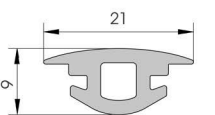

BKH7502111
WITH DOUBLE-SIDED TAPE
MINIMUM RADIUS 40 MM

Packing 1 pz / box
L = 25.000 mm
Colour  + colored strip

BKH7502211 WITH TAPE
BKH7502311 WITH SCREWS
MINIMUM RADIUS 40 MM
TO INSTALL WITH BKH7502412

Packing 1 pz / box
L = 25.000 mm
Colour 

BKH7502011
TO INSTALL WITH BKH7502412

Length 4.000 mm
Packing 12 pz / box
Colour 

BKH7502411

Length 60 mt / reel
Packing cardboard reel
Colour 

BKH7502412

Length 60 mt / reel
Packing cardboard reel
Colour 

BKH7502711
TO INSTALL WITH BKH7560511

Packing 50 pz / box
Colour 

BKH7502611
WITH DOUBLE-SIDED TAPE

Packing 50 pz / box
Colour 