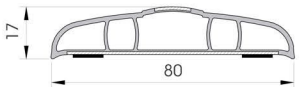

Unique in range and shape,
a forceful choice between
convenience and stylish design.
Corner caps are not necessary.

BEND 80

BKH7502412
BKH7502411

BKH7502711

BKH7560511

BKH7502211 WITH TAPE
BKH7502311 WITH SCREWS

BKH7502111
WITH DOUBLE-SIDED TAPE
MINIMUM RADIUS 40 MM

Packing 1 pz / box
L = 25.000 mm
Colour  + colored strip

BKH7502211 WITH TAPE
BKH7502311 WITH SCREWS
MINIMUM RADIUS 40 MM
TO INSTALL WITH BKH7502412

Packing 1 pz / box
L = 25.000 mm
Colour 

BKH7502011
TO INSTALL WITH BKH7502412

Length 4.000 mm
Packing 12 pz / box
Colour 

BKH7502411

Length 60 mt / reel
Packing cardboard reel
Colour 

BKH7502412

Length 60 mt / reel
Packing cardboard reel
Colour 