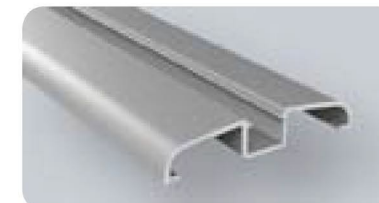

Unique in range and shape,
a forceful choice between
convenience and stylish design.
Corner caps are not necessary.

BEND 80

BKH7502412
BKH7502411

BKH7502711

BKH7560511

BKH7502211 WITH TAPE
BKH7502311 WITH SCREWS

BKH7502111
WITH DOUBLE-SIDED TAPE
MINIMUM RADIUS 40 MM

Packing 1 pz / box
L = 25.000 mm
Colour  + colored strip

BKH7502211 WITH TAPE
BKH7502311 WITH SCREWS
MINIMUM RADIUS 40 MM
TO INSTALL WITH BKH7502412

Packing 1 pz / box
L = 25.000 mm
Colour 

BKH7502011
TO INSTALL WITH BKH7502412

Length 4.000 mm
Packing 12 pz / box
Colour 

BKH7502411

Length 60 mt / reel
Packing cardboard reel
Colour 

BKH7502412

Length 60 mt / reel
Packing cardboard reel
Colour 