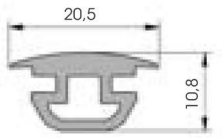

BKH7502111
WITH DOUBLE-SIDED TAPE
MINIMUM RADIUS 40 MM

Packing 1 pz / box
L = 25.000 mm
Colour  + colored strip

BKH7502211 WITH TAPE
BKH7502311 WITH SCREWS
MINIMUM RADIUS 40 MM
TO INSTALL WITH BKH7502412

Packing 1 pz / box
L = 25.000 mm
Colour 

BKH7502011
TO INSTALL WITH BKH7502412

Length 4.000 mm
Packing 12 pz / box
Colour 

BKH7502411

Length 60 mt / reel
Packing cardboard reel
Colour 

BKH7502412

Length 60 mt / reel
Packing cardboard reel
Colour 