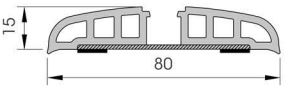

Unique in range and shape,
a forceful choice between
convenience and stylish design.
Corner caps are not necessary.

BEND 80

BKH7502412
BKH7502411

BKH7502711

BKH7560511

BKH7502211 WITH TAPE
BKH7502311 WITH SCREWS

BKH7502111
WITH DOUBLE-SIDED TAPE
MINIMUM RADIUS 40 MM

Packing 1 pz / box
L = 25.000 mm
Colour  + colored strip

BKH7502211 WITH TAPE
BKH7502311 WITH SCREWS
MINIMUM RADIUS 40 MM
TO INSTALL WITH BKH7502412

Packing 1 pz / box
L = 25.000 mm
Colour 

BKH7502011
TO INSTALL WITH BKH7502412

Length 4.000 mm
Packing 12 pz / box
Colour 

BKH7502411

Length 60 mt / reel
Packing cardboard reel
Colour 

BKH7502412

Length 60 mt / reel
Packing cardboard reel
Colour 